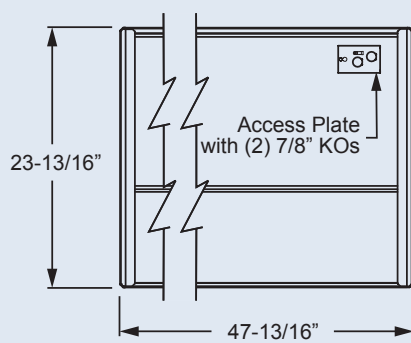

FIXTURE DETAILS

© Copyright 2019 Circadian ZircLight Inc. 24CSPTV112919
Information contained herein subject to change without notice

SPECIFICATIONS

Optical Spectrum: Quality white light 24/7 with the precise wavelength spectrum, day and night, to optimize health and performance.

Optical Output: Nominal lumens 4000 - 5700. Life rating exceeds 50,000 hours at L₇₀.

Color Characteristics: CRI > 80; CCT 3200 – 4200K; Spectrum modulates based on astronomical time.

Electrical: 48 - 108 watts dimmable to 10% (50% recommended) using standard 0-10V DC protocol. Universal input voltage range (120-277VAC) or 347VAC. Driver transient protection to NEMA SSL-2010. Non-roadway 2.5KV.

Construction: Heavy-duty C.R.S. construction. Matte white paint and frosted lens provide pleasing architectural aesthetics with non-glare reflective surfaces. Shallow housing depth (2 3/8") minimizes required plenum space.

Installation: For non-insulated standard 15/16" T-grid ceiling applications.

Weight: 30 pounds (13.6 kg)

Operating Temperature: 0°C - 40°C

Listings: Rated for dry indoor locations. UL1598 listed, FCC and RoHS compliant.

Warranty: Limited 5-year warranty

Enhanced Visual: Uniform ambient illumination. Ribbed lens for enhanced visual comfort.

DIFFUSER

RA Diffuse ribbed acrylic

OPTIONS

EQ CLIPS Earthquake clips (4 per fixture)

EM/10W 10-watt emergency driver (120 277V only)

CP Chicago Plenum (CCEA)

CONTROL OPTIONS

0-10V Dimming controls are standard.

DIM Controls pre-wired for 0-10V low voltage dimming applications

VOLTAGE

UNV 120V-277V
347 347V (not available with EM option)

ZONE STATE/PROVINCE

01 QC
02 MN, ON-N
03 MB, MT, ND, SK
04 AB, BC, OR, WA
05 CT, DC, DE, MA, MD, ME, NC, NH, NJ, NY, ON-S, PA, RI, VA, VT, WV
06 IA, IL, IN, KS, KY, MI, MO, OH, OK, TN, WI
07 CO, NE, NM, SD, UT, WY
08 CA, ID, NV
09 FL, GA, SC
10 AL, AR, LA, MS, TX
11 AZ

CIRCADIAN
ZircLight™

DynamicBlu™ Spectrum Control
with Zirc™ NightSafe™ Technology

2 Main Street, Suite 310
Stoneham, MA 02180
www.circadianlight.com