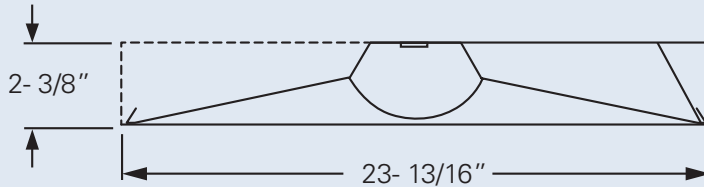

CROSS SECTION

EXAMPLE

CSPT - 2 4 - L5700 / 835 - RA - OPTIONS - DIM - UNV - XX

SERIES   NOM W.   NOM L.   5700   CRI & CCT   DIFFUSER   CONTROLS   DRIVER   VOLTAGE   ZONES

ORDERING INFORMATION

CIRCADIAN SERIES

CSPT Circadian Shallow Plenum Troffer
CSM Circadian Surface Mount

NOMINAL WIDTH

2   2'

NOMINAL LENGTH

4   4

LUMEN OUTPUT

Lumen Package	Lumens	Wattage (nom/max)
L4000	4000	48/76
L5700	5700	69/108

CRI & CCT

835 CRI > 80; CCT 3200 – 4200K; Spectrum modulates based on astronomical time.