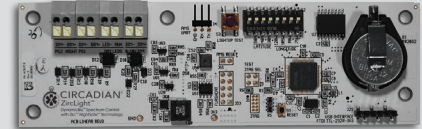

SURFACE MOUNT (CSM Series)

FIXTURE PERFORMANCE DATA*

Nominal Lumen Output	Nominal Wattage	Average Luminaire Efficacy (lm/W)	CCT (k)	CRI	MAX WATTAGE
2' X 4' UNIT					
4000 - 5700	33-90	up to 92	3200-4200	> 80	up to 108

* based upon 24 hour duty cycle - 12 hour night, 12 hour day

2x4 LED TROFFER CSPT/CSM Series

CROSS SECTION

EXAMPLE

CSPT - 2 4 - L5700 / 835 - RA - OPTIONS - DIM - UNV - XX

SERIES NOM W. NOM L. 5700 CRI & CCT DIFFUSER CONTROLS DRIVER VOLTAGE ZONES