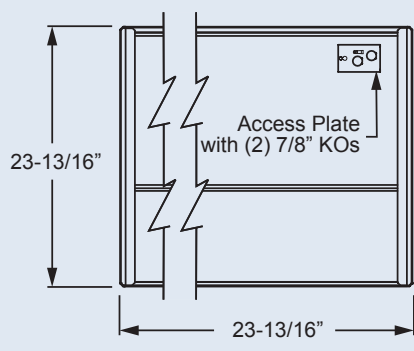

FIXTURE DETAILS

© Copyright 2018 Circadian ZircLight Inc. 22CSPTV070618
Information contained herein subject to change without notice

DIFFUSER

RA Diffuse ribbed acrylic

OPTIONS

EQ CLIPS Earthquake clips (4 per fixture)

EM/10W 10-watt emergency driver (120 277V only)

CP Chicago Plenum (CCEA)

CONTROL OPTIONS

0-10V Dimming controls are standard.

DIM Controls pre-wired for 0-10V low voltage dimming applications

VOLTAGE

UNV 120V-277V
347 347V (not available with EM option)

ZONE STATE/PROVINCE

- **01** QC
- **02** MN, ON-N
- **03** MB, MT, ND, SK
- **04** AB, BC, OR, WA
- **05** CT, DC, DE, MA, MD, ME, NC, NH, NJ, NY, ON-S, PA, RI, VA, VT, WV
- **06** IA, IL, IN, KS, KY, MI, MO, OH, OK, TN, WI
- **07** CO, NE, NM, SD, UT, WY
- **08** CA, ID, NV
- **09** FL, GA, SC
- **10** AL, AR, LA, MS, TX
- **11** AZ

SPECIFICATIONS

Optical Spectrum: Quality white light 24/7 with the precise wavelength spectrum, day and night, to optimize health and performance.

Optical Output: Nominal lumens 2000 - 3000. Life rating exceeds 50,000 hours at L₇₀.

Color Characteristics: CRI > 80; CCT 3200 – 4200K; Spectrum modulates based on astronomical time.

Electrical: 25 - 54 watts dimmable to 10% (50% recommended) using standard 0-10V DC protocol. Universal input voltage range (120-277VAC) or 347VAC. Driver transient protection to NEMA SSL-2010. Non-roadway 2.5KV.

Construction: Heavy-duty C.R.S. construction. Matte white paint and frosted lens provide pleasing architectural aesthetics with non-glare reflective surfaces. Shallow housing depth (2 3/8") minimizes required plenum space.

Installation: For non-insulated standard 15/16" T-grid ceiling applications.

Weight: 21 pounds (9.5 kg)

Operating Temperature: 0°C - 40°C

Listings: Rated for dry indoor locations. UL1598 listed, FCC and RoHS compliant.

Warranty: Limited 5-year warranty

Enhanced Visual: Uniform ambient illumination. Ribbed lens for enhanced visual comfort.