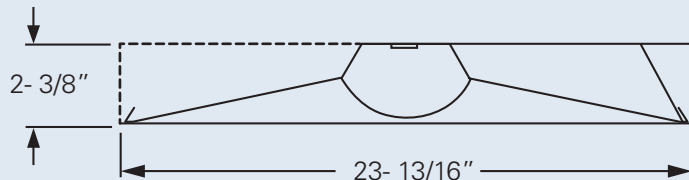

CROSS SECTION

EXAMPLE

CSPT - 2 2 - L3000 / 835 - RA - OPTIONS - DIM - UNV - XX

SERIES   NOM W. NOM L.   3000   CRI & CCT   DIFFUSER   OPTIONS   CONTROLS   VOLTAGE   ZONES

ORDERING INFORMATION

CIRCADIAN SERIES

CSPT Circadian Shallow Plenum Troffer
CSM Circadian Surface Mount

NOMINAL WIDTH

2 2'

NOMINAL LENGTH

2 2'

LUMEN OUTPUT

Lumen Package	Lumens	Wattage (nom/max)
L2000	2000	25/36
L3000	3000	37/54

CRI & CCT

835 CRI > 80; CCT 3200 – 4200K; Spectrum modulates based on astronomical time.