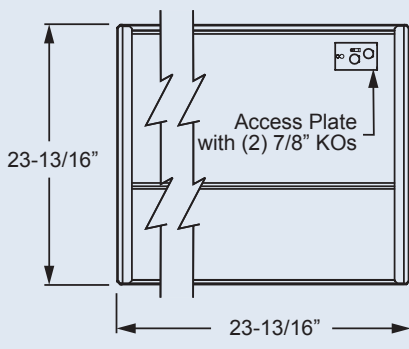

FIXTURE DETAILS

© Copyright 2018 Circadian ZircLight Inc. 22CSPTV070618
Information contained herein subject to change without notice

DIFFUSER

RA Diffuse ribbed acrylic

OPTIONS

EQ CLIPS Earthquake clips (4 per fixture)

EM/10W 10-watt emergency driver (120 277V only)

CP Chicago Plenum (CCEA)

CONTROL OPTIONS

0-10V Dimming controls are standard.

DIM Controls pre-wired for 0-10V low voltage dimming applications

VOLTAGE

UNV 120V-277V
347 347V (not available with EM option)

ZONE STATE/PROVINCE

- **01** QC
- **02** MN, ON-N
- **03** MB, MT, ND, SK
- **04** AB, BC, OR, WA
- **05** CT, DC, DE, MA, MD, ME, NC, NH, NJ, NY, ON-S, PA, RI, VA, VT, WV
- **06** IA, IL, IN, KS, KY, MI, MO, OH, OK, TN, WI
- **07** CO, NE, NM, SD, UT, WY
- **08** CA, ID, NV
- **09** FL, GA, SC
- **10** AL, AR, LA, MS, TX
- **11** AZ

SPECIFICATIONS

Optical Spectrum: Quality white light 24/7 with the precise wavelength spectrum, day and night, to optimize health and performance.

Optical Output: Nominal lumens 2000 - 3000. Life rating exceeds 50,000 hours at L₇₀.

Color Characteristics: CRI > 80; CCT 3200 – 4200K; Spectrum modulates based on astronomical time.

Electrical: 25 - 54 watts dimmable to 10% (50% recommended) using standard 0-10V DC protocol. Universal input voltage range (120-277VAC) or 347VAC. Driver transient protection to NEMA SSL-2010. Non-roadway 2.5KV.

Construction: Heavy-duty C.R.S. construction. Matte white paint and frosted lens provide pleasing architectural aesthetics with non-glare reflective surfaces. Shallow housing depth (2 3/8") minimizes required plenum space.

Installation: For non-insulated standard 15/16" T-grid ceiling applications.

Weight: 21 pounds (9.5 kg)

Operating Temperature: 0°C - 40°C

Listings: Rated for dry indoor locations. UL1598 listed, FCC and RoHS compliant.

Warranty: Limited 5-year warranty

Enhanced Visual: Uniform ambient illumination. Ribbed lens for enhanced visual comfort.