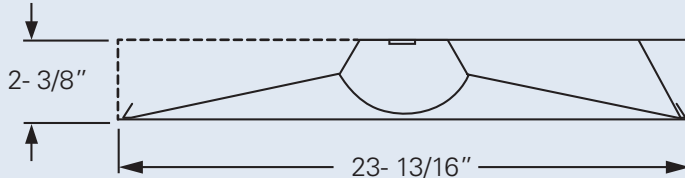

CROSS SECTION

EXAMPLE

CSPT - 2 2 - L3000 / 835 - RA - OPTIONS - DIM - UNV - XX

SERIES   NOM W.   NOM L.   3000   CRI & CCT   DIFFUSER   OPTIONS   CONTROLS   VOLTAGE   ZONES

ORDERING INFORMATION

CIRCADIAN SERIES

CSPT Circadian Shallow Plenum Troffer
CSM Circadian Surface Mount

NOMINAL WIDTH

2   2'

NOMINAL LENGTH

2   2'

LUMEN OUTPUT

Lumen Package	Lumens	Wattage (nom/max)
L2000	2000	25/36
L3000	3000	37/54

CRI & CCT

835 CRI > 80; CCT 3200 – 4200K; Spectrum modulates based on astronomical time.