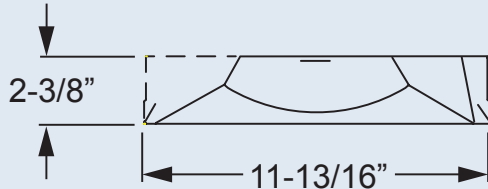

CROSS SECTION