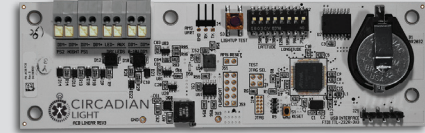

1x4 LED TROFFER CSPT/CSM Series