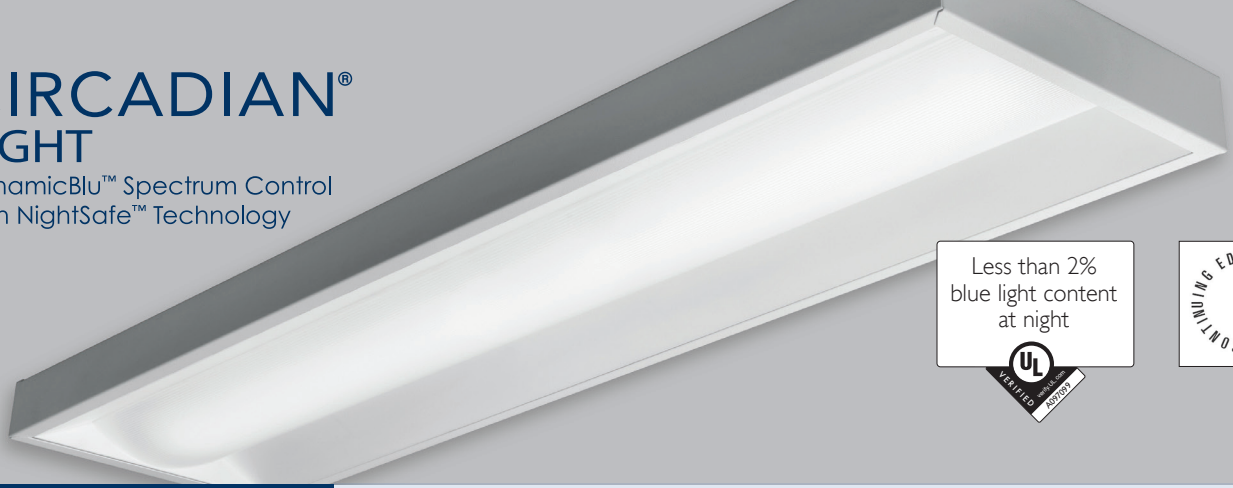

# CIRCADIAN<sup>®</sup> LIGHT

DynamicBlu™ Spectrum Control  
with NightSafe™ Technology

Less than 2%  
blue light content  
at night